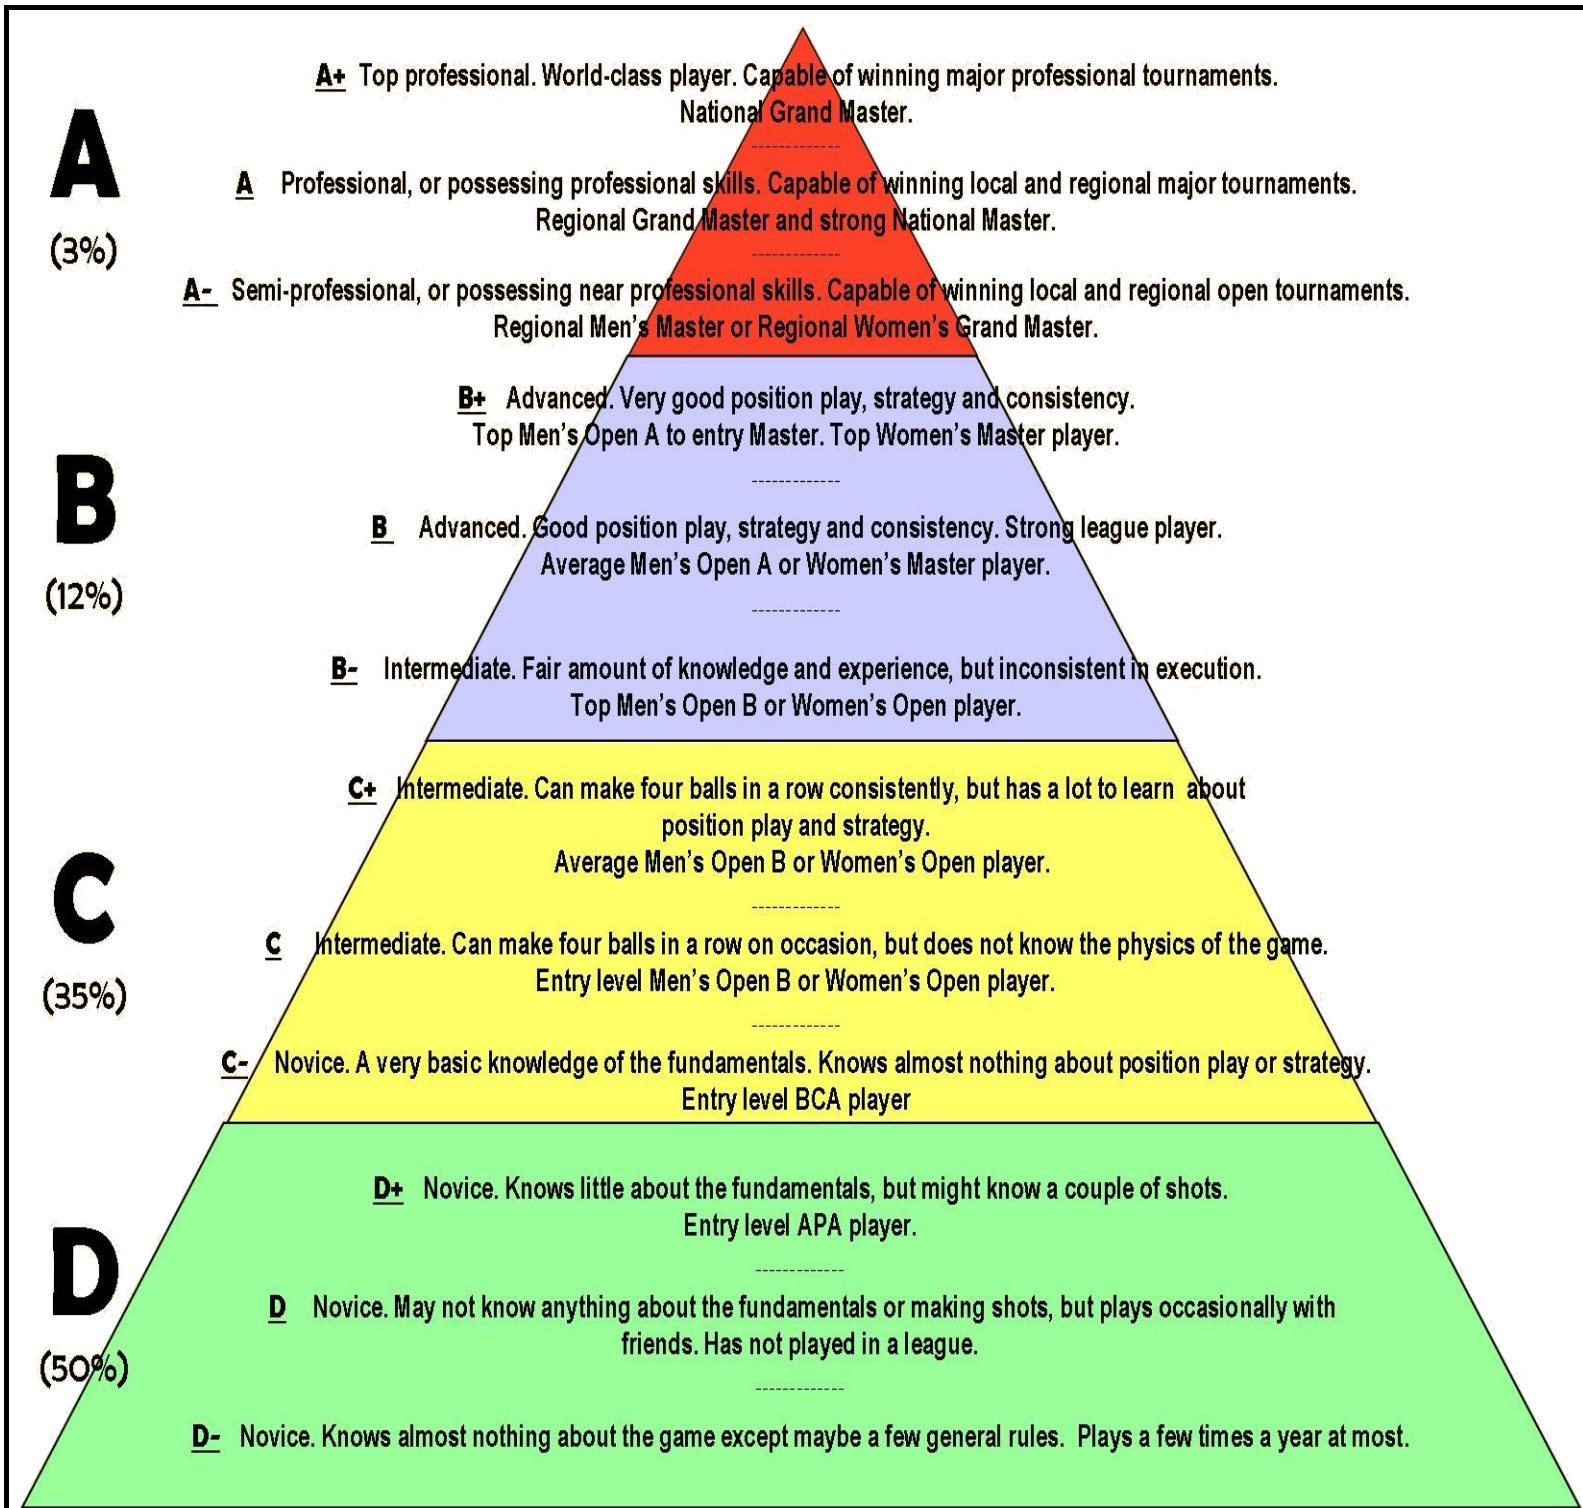

Players Club Limited

Established 2008

www.playersclublimited.com

SKILL LEVEL PYRAMID

This is just a general guide and players can fluctuate between levels depending on many factors, including type of game, table size, or even the day of the week.